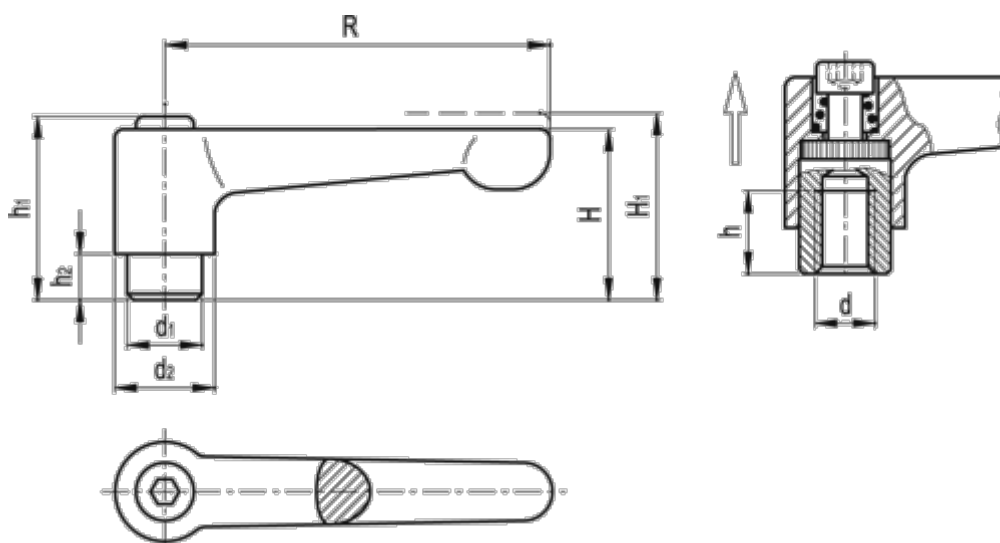

Article number: 20082472

Description: E+G Adjustable handle
GN 302-63-M8-OS, orange

Measures

$d = M8$

$R = 63$

$d_1 = 13.5$

Weight (g) = 72

$d_2 = 17.5$

$h = 11$

$H = 28.5$

$h_1 = 31.0$

$H_1 = 32.5$

$h_2 = 6.5$